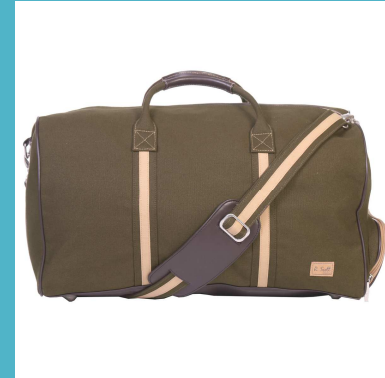

# Ame & Lulu

Accessories for an Active Lifestyle

◀ Boat Tote #BT076  
MSRP \$98

▲ Duffel #RSCDF074  
MSRP \$148

Wine Caddy #WC080 ▶  
MSRP \$64

▲ Wet Bathing Suit Bag #WBB078  
MSRP \$28

▲ Key Pouch #KP080  
MSRP \$16

▲ Cosmetic Brush Case #CBC077  
MSRP \$24

Floppy Makeup Bag #FMB079 ▶  
MSRP \$38

Luggage Tag #LT075 ▶  
MSRP \$16

▲ Messenger #RSCMSG074  
MSRP \$116

Retails range from \$16.00 - \$148.00

Customization available  
Now on Replink