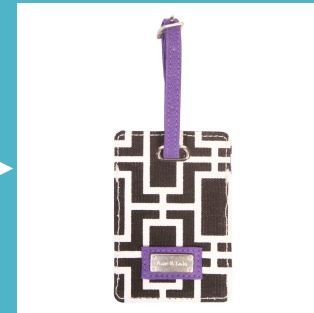

# Ame & Lulu

Accessories for an Active Lifestyle

◀ Boat Tote #BT076  
MSRP \$98

▲ Duffel #RSCDF074  
MSRP \$148

Wine Caddy #WC080 ▶  
MSRP \$64

▲ Wet Bathing Suit Bag #WBB078  
MSRP \$28

▲ Key Pouch #KP080  
MSRP \$16

▲ Cosmetic Brush Case #CBC077  
MSRP \$24

Floppy Makeup Bag #FMB079 ▶  
MSRP \$38

Luggage Tag #LT075 ▶  
MSRP \$16

▲ Messenger #RSCMSG074  
MSRP \$116

Retails range from \$16.00 - \$148.00

Customization available  
Now on Replink